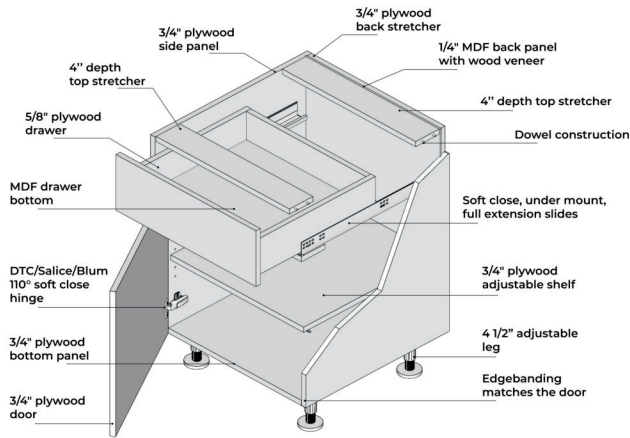

# CABINET CONSTRUCTION

\* 1/4" reveal on top; reveal between cabinets is 1/8"

Cabinet Manufacturing

Our Euro-style, built-to-order frameless kitchen & bathroom cabinets are manufactured here in America to give you superior quality and lasting value. Available in three product series, Kraftview provides endless versatility and selection to express your taste and style.